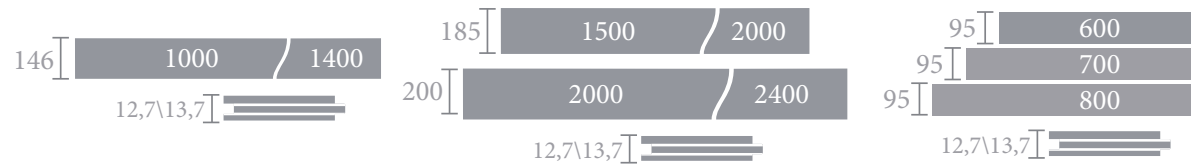

Dimensions

Solid boards				
	h	w	l _{min}	l _{max}
ash	20	140	600	2400
	20	90	600	2400
oak	20	120	600	2400
	20	140	600	2400
	20	160	600	2400
	20	180	600	2400

Triple-oak

- it's the made of 3 oak layers floorboards (middle layer is cross-rotated).
Thickness of layers (top layer first): 3 or 4mm + 7mm + 2,7mm