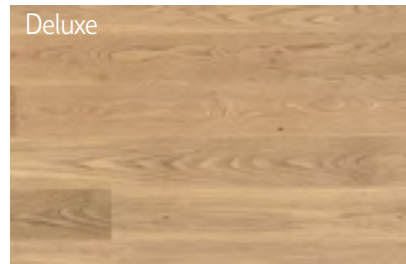

Structure: Solid, Engineered, Triple-oak.

“Triple-oak”- it's the made of 3 oak layers floorboards (middle layer is cross-rotated).

COLOUR

Grades of wood:

natural colors, without sapwood, sporadically allowed intergrown sound knots up to 5-10 mm.