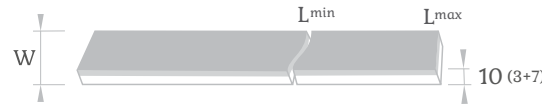

top layer - 3 mm

W	L^{min} - L^{max}
140	600 - 1200