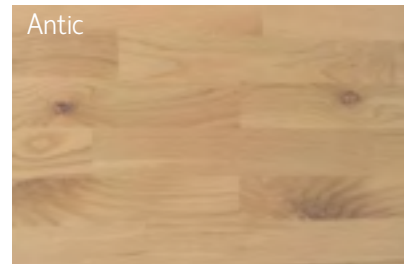

Structure: Solid, Engineered, Triple-oak.

“Triple-oak”- it's the made of 3 oak layers floorboards (middle layer is cross-rotated).

COLOUR

Grades of wood:

natural colors, without sapwood, sporadically allowed intergrown sound knots up to 5-10 mm.

natural wood colors, without sapwood. Intergrown sound knots up to 5-25mm allowed. Dead or cracked knots up to 5mm are filled.

natural colors. Sapwood allowed at no more than 20 % of the width and at no more than 30% of pieces. Sound knots up to 50-80mm acceptable. Cracked knots are filled.