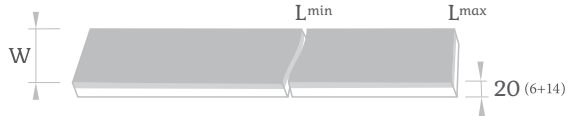

top layer - 6 mm

W	L^{min} - L^{max}
180	600 - 2200
200	600 - 2200
220	600 - 2200
240	600 - 2200
260	600 - 2200
280	600 - 2200

top layer - 6 mm

W	L^{min} - L^{max}
260	1200 - 3000
300	1200 - 3000