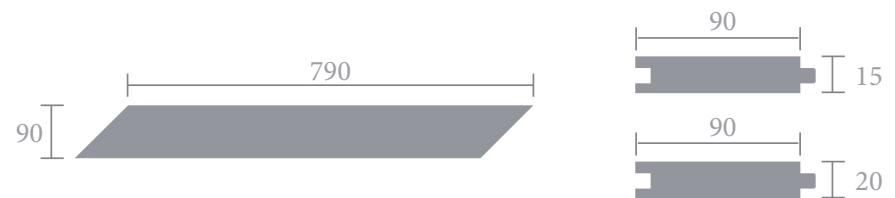

Engineered boards

oak, top layer 3mm or 4mm

Finishing: natural oil or unfinished. 4-sides bevels.

FLOORBOARDS

SOLID TRIPLE-OAK ENGINEERED

Chevron Dimensions 45° angle

solid structure

engineered structure