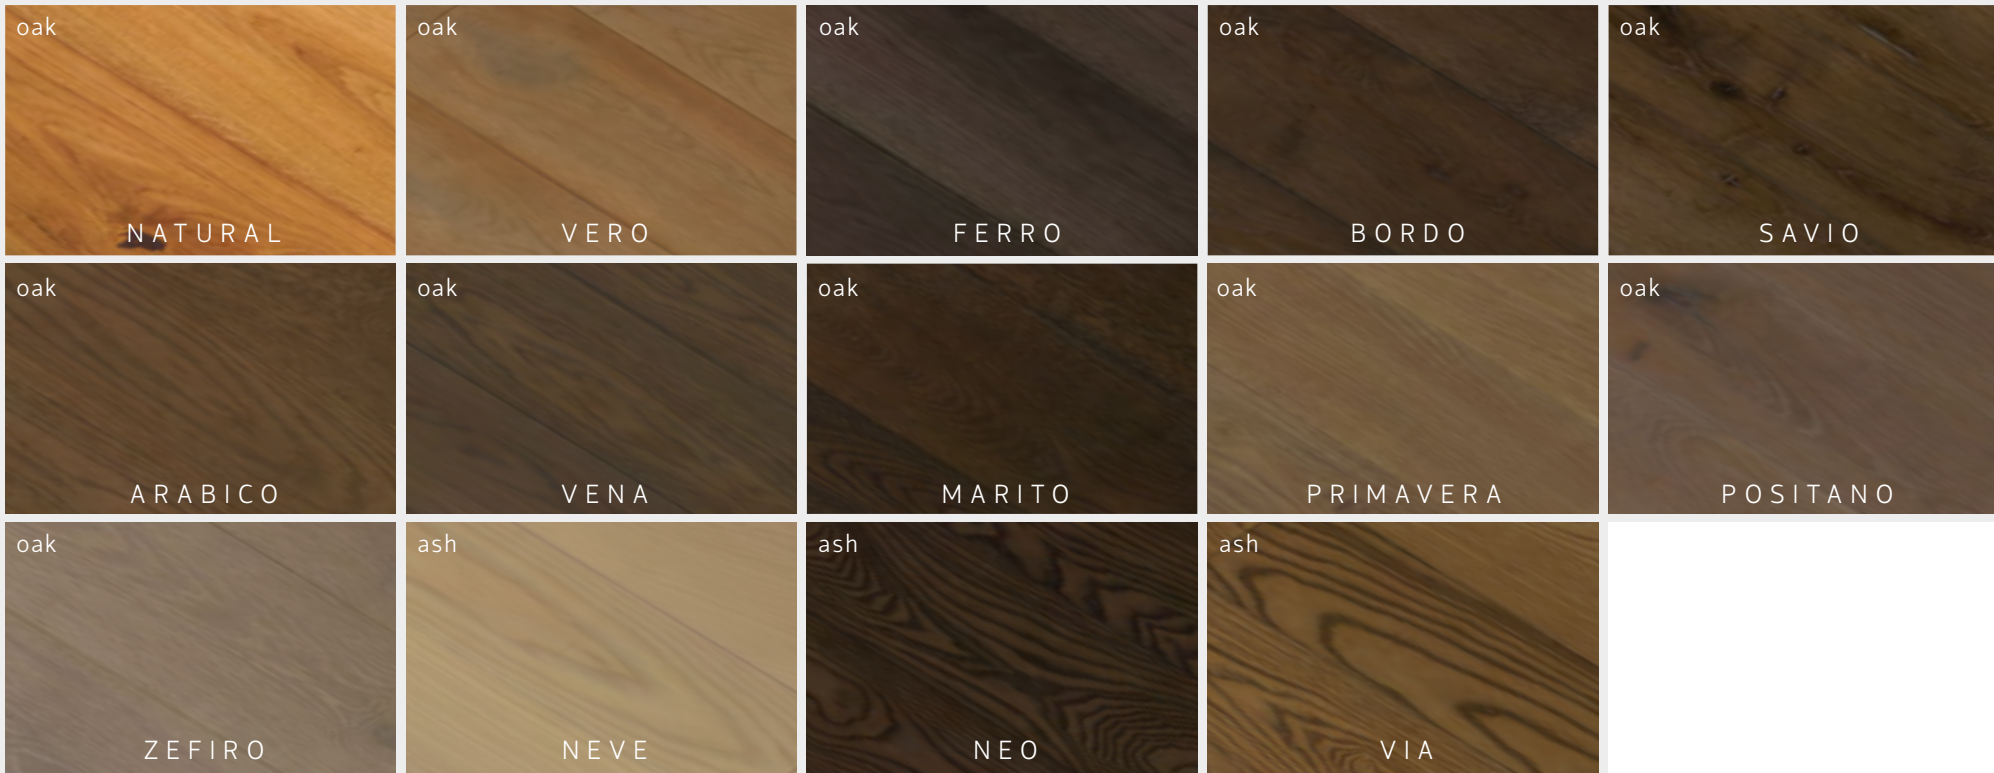

- Handcrafted stylized design of surface (deep and moderate scrapping (for you to choose) brushing, open knots, handcrafted bevel).
 - Machine sawn processing (horizontal brushing surface).
 - The UV-varnish, UV-oil, natural oil types of finishing, open air-dried boards.
 - Operational stability and exclusive design.
-

Parquet flooring by Tavolini Elite Collection is:

ELITE

collection

14 popular decors and colors.

Species: oak, ash (smoked – by request).

Bevels: 4-sides.

Surface: brushed, smooth.

Finishing: natural oil, unfinished.

Structure: Solid, Engineered, Triple-oak.

“Triple-oak”- it's the made of 3 oak layers floorboards (middle layer is cross-rotated).

COLOUR

Grades of wood:

natural colors, without sapwood, sporadically allowed intergrown sound knots up to 5-10 mm.