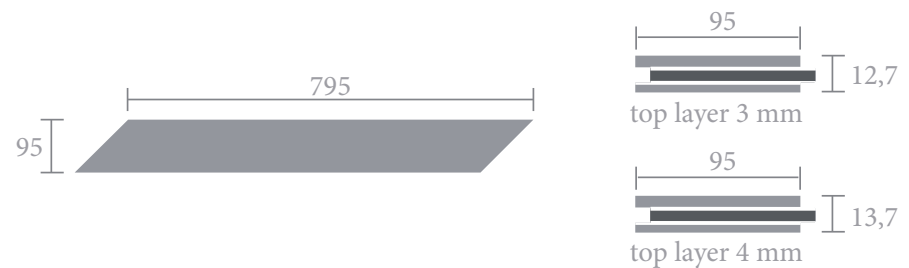

triple-oak structure

Dimensions, 60° angle - on request

Finishing: natural oil or unfinished. 4-sides bevels.

CHEVRON