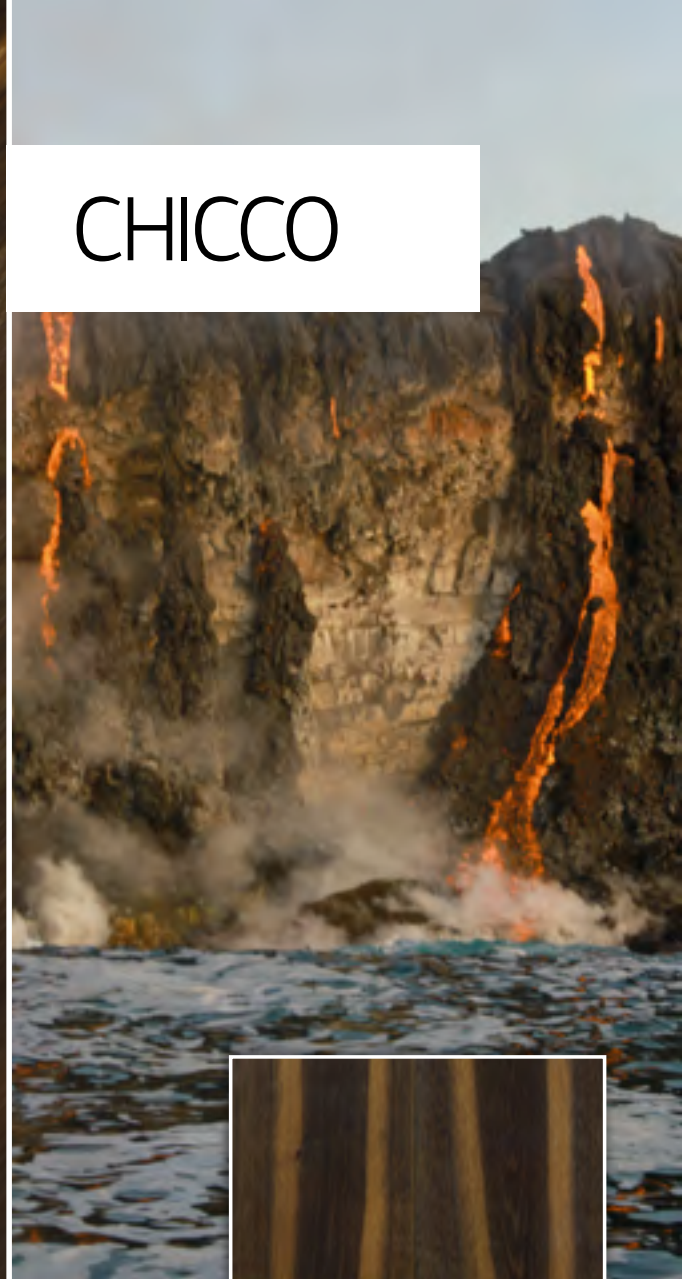

CORONA

OAK

In order to keep backbone steady, carry head high, to be a common person but living up to a crown, everyone has to have life experience, wisdom and knowledge pickback. Parquet «Corona» by Tavolini Floors is common and deep all in the same breath. Handcrafted aged surface and natural color measure parquet up to the royals.

OAK

CHICCO

An ideal beauty is not a guaranty to success. In many cases things with charm, charisma and «zest» trigger more emotions. Solid wood board «Chicco» possesses distinguished character – natural pattern of wood under smoke-colored surface makes parquet «Chicco» one only!