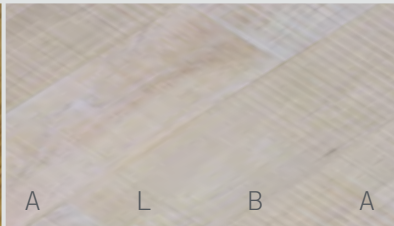

EXCLUSIVE

the one for privileged...

COLOUR