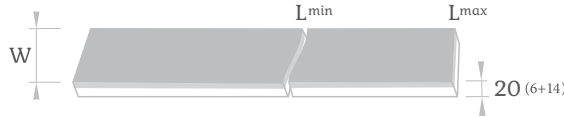

Hardwood toplayer **6 mm** (for the planks of 20mm thick) and **4 mm** (for the planks of 15mm thick).

Lower layer made of high quality moisture-resistant birch plywood with the thickness of **11** and **14 mm**.

EXCLUSIVE

the one for privileged...

HARDWOOD FLOORBOARDS

Advantages of hardwood floorboards in "Exclusive" Collection

Dimensions

mixed lengths

top layer - 4 mm

W	L ^{min} - L ^{max}
160	600 - 2200
180	600 - 2200
200	600 - 2200
220	600 - 2200
240	600 - 2200

top layer - 6 mm

W	L ^{min} - L ^{max}
180	600 - 2200
200	600 - 2200
220	600 - 2200
240	600 - 2200
260	600 - 2200
280	600 - 2200

top layer - 6 mm

W	L ^{min} - L ^{max}
260	1200 - 3000
300	1200 - 3000

top layer - 3 mm