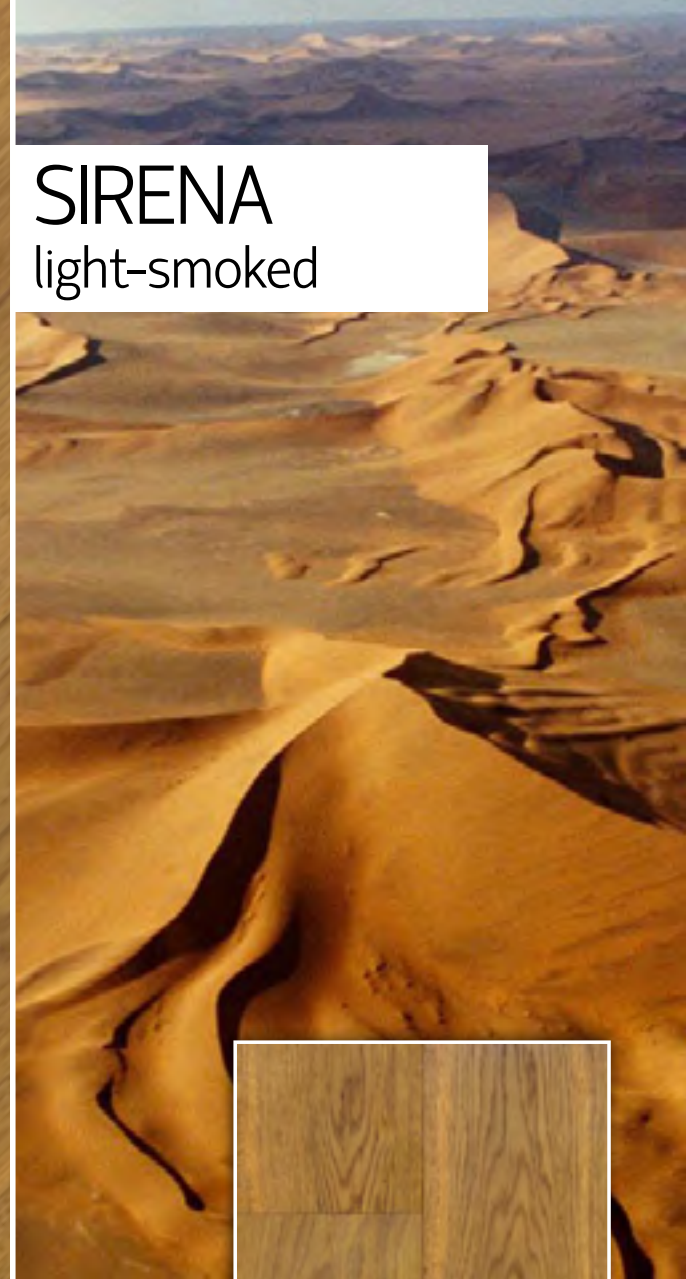

OAK

SIRENA

light-smoked

Light-smoked parquet, finished with UV-oil «Sirena» by Tavolini Floors fascinates by brushing surface and dazzles by intensive color. It is impossible to withstand the beauty of this parquet in the interior.