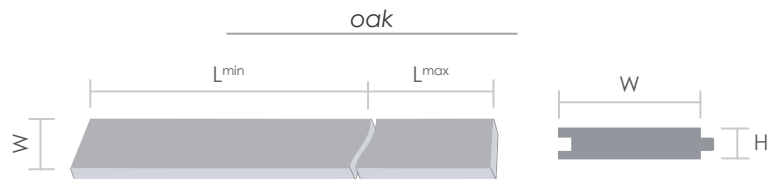

SOLID FLOORBOARDS

DIMENSIONS

H	W	L	H	W	L	H	W	L^{min}	L^{max}	H	W	L^{min}	L^{max}
15/16	70	300	20/21	70	300	15/16	100	400 - 1400		20/21	100	400 - 1400	
15/16	70	350	20/21	70	350	15/16	120	400 - 1200		20/21	120	500 - 2000	
15/16	70	420	20/21	70	420	15/16	120	800 - 2000		20/21	150	500 - 2000	
15/16	70	500	20/21	70	500	15/16	150	500 - 2000					

ash/thermo-ash

H	W	L^{min}	L^{max}
15/16	100	400 - 1400	
15/16	120	600 - 2000	
15/16	150	600 - 2000	

thermo-oak

H	W	L^{min}	L^{max}
15/16	120	500 - 2000	

Finishing

UV-varnish
Natural oil
Unfinished

Surface

Brushed
Smooth

Bevel

4-sides

Species

Oak
Ash
Thermo-oak
Thermo-ash

description

Oak

Ash

Chevron
parquet

Solid
floorboards

Thickness for unfinished surface – 16 mm and 21mm