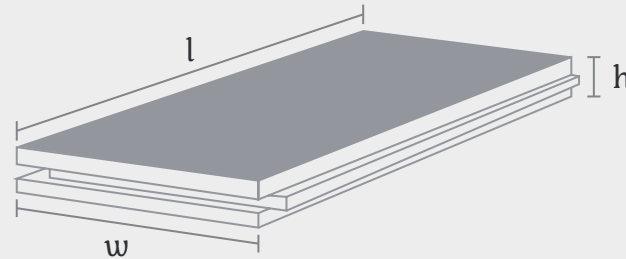

Dimensions

Solid boards				
	h	w	l _{min}	l _{max}
ash	20	140	600	2400
	20	90	600	2400
oak	20	120	600	2400
	20	140	600	2400
	20	160	600	2400
	20	180	600	2400

Triple-oak

- it's the made of 3 oak layers floorboards (middle layer is cross-rotated).
Thickness of layers (top layer first): 3 or 4mm + 7mm + 2,7mm