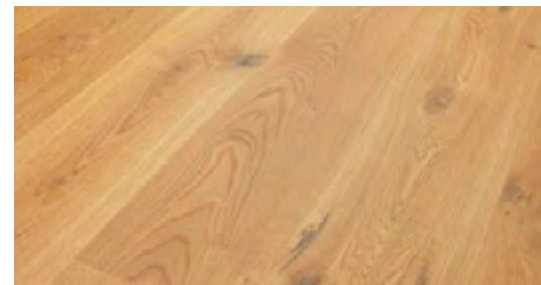

Provence

---

various color and grain wood. Permitted sound and intergrown knots and knots aggregation to 25 mm. Acceptable sound sapwood and medullary ray on the right side, checks of a depth to 1mm. Only shallow shakes permitted.