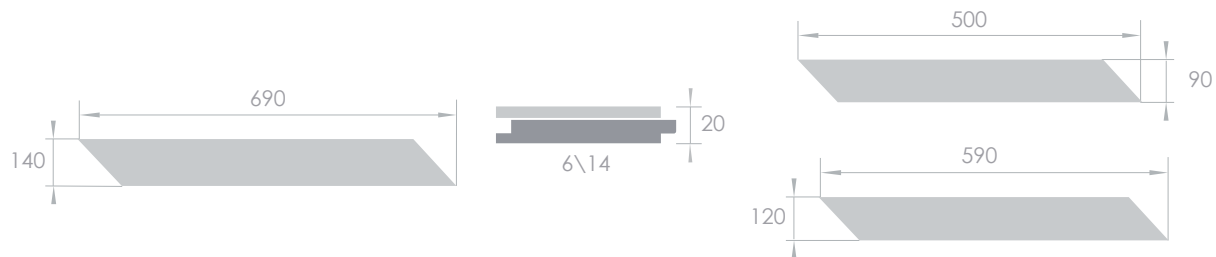

EXCLUSIVE

the one for privileged...

CHEVRON PARQUET

Advantages of Chevron Parquet in "Exclusive" Collection

Dimensions *engineered, 45° angle*

Custom sizes & cutting angles 30°, 60° – by request.
Solid floorboards – by request.

Products characteristic of «EXCLUSIVE» collection by Tavolini Floors

- 2 grades of wood – without distinction in color and more «rustic» character.
- The length of boards – from 400 to 3000 mm, width from 90 to 300 mm, thickness from 10 to 20 mm.
- About 50 different colors, smoked, limed-colored processing. «Smoked» processing changes the color of wood through the whole thickness and improve operating abilities of the boards.