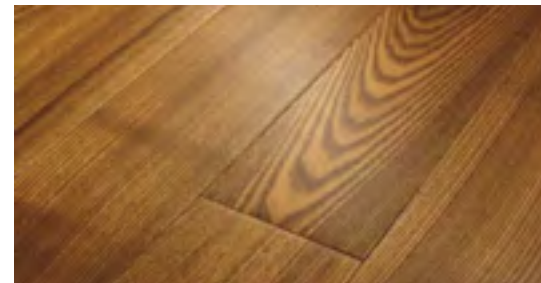

Imperial

Tones colour schemes and slightly knotty wood graining free from knots.