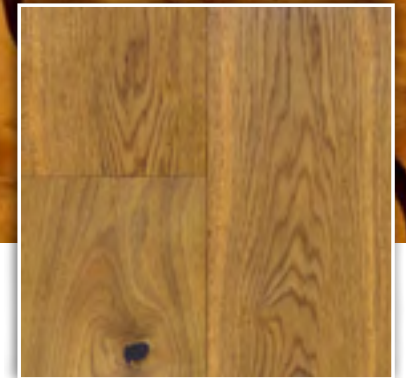

OAK

SIRENA

light-smoked

Light-smoked parquet, finished with UV-oil «Sirena» by Tavolini Floors fascinates by brushing surface and dazzles by intensive color. It is impossible to withstand the beauty of this parquet in the interior.