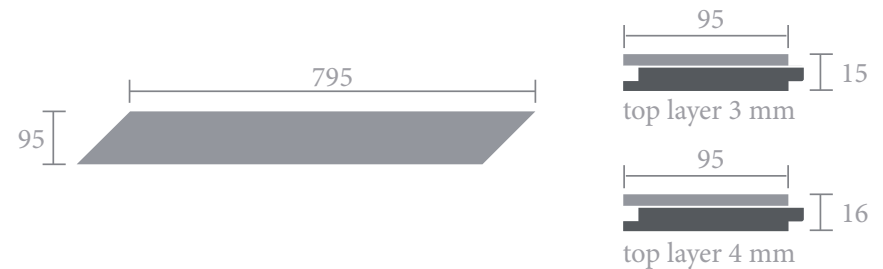

Dimensions

Solid boards				
	h	w	l _{min}	l _{max}
ash	20	140	600	2400
	20	90	600	2400
oak	20	120	600	2400
	20	140	600	2400
	20	160	600	2400
	20	180	600	2400

Triple-oak

- it's the made of 3 oak layers floorboards (middle layer is cross-rotated).
Thickness of layers (top layer first): 3 or 4mm + 7mm + 2,7mm

Engineered boards

oak, top layer 3mm or 4mm

Finishing: natural oil or unfinished. 4-sides bevels.

FLOORBOARDS

SOLID TRIPLE-OAK ENGINEERED

Chevron Dimensions 45° angle

solid structure

engineered structure