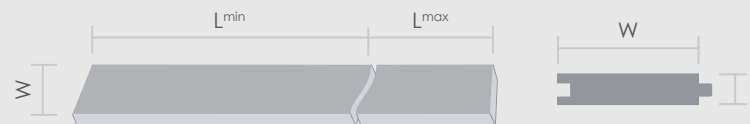

Dimensions

thermo ash

H	W	L^{min} — L^{max}
15\16	100	400 - 1400
15\16	120	600 - 2000
15\16	150	600 - 2000