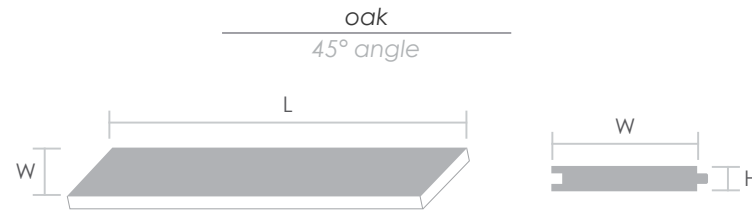

CHEVRON PARQUET

DIMENSIONS

H	W	L	H	W	L
15/16	70	500	20/21	70	500
15/16	100	600	20/21	100	600
15/16	120	800	20/21	120	800
15/16	150	800	20/21	150	800

thermo-ash
45° angle

H	W	L
15/16	100	600
15/16	120	800
15/16	150	800