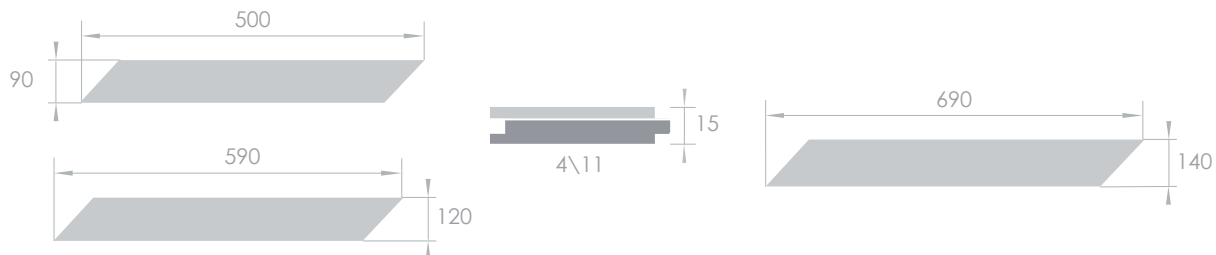

EXCLUSIVE

the one for privileged...

CHEVRON PARQUET

Advantages of Chevron Parquet in "Exclusive" Collection

Dimensions *engineered, 45° angle*

Custom sizes & cutting angles 30°, 60° – by request.
Solid floorboards – by request.

Products characteristic of «EXCLUSIVE» collection by Tavolini Floors

- 2 grades of wood – without distinction in color and more «rustic» character.
- The length of boards – from 400 to 3000 mm, width from 90 to 300 mm, thickness from 10 to 20 mm.
- About 50 different colors, smoked, limed-colored processing. «Smoked» processing changes the color of wood through the whole thickness and improve operating abilities of the boards.