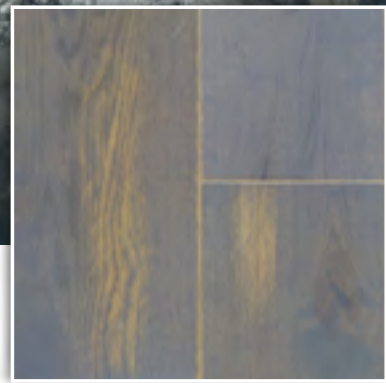

BELLAGIO

OAK

Small town Bellagio near Lake Como in Italy is called a «pearl» of these places. «Bellagio» in Italian means «beautiful place». Parquet «Bellagio» by Tavolini floors is also a pearl of collection, which reminds the water surface of the most beautiful lake in Europe.