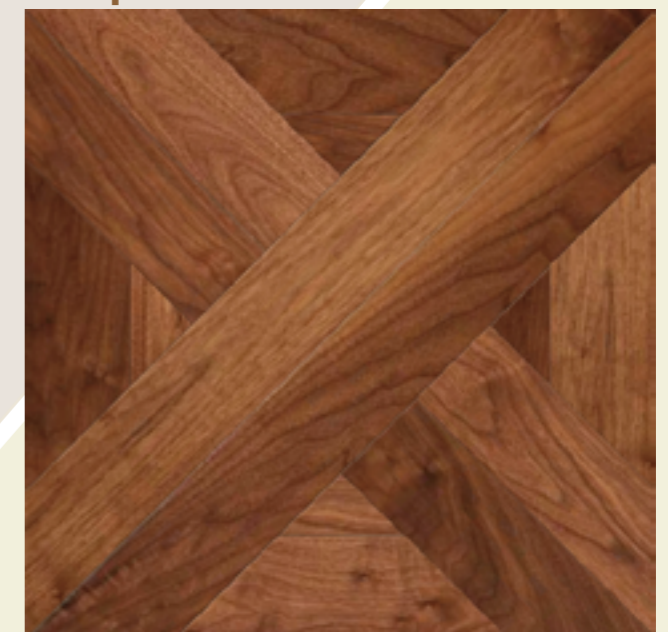

Thickness 14\16\20 mm.

Beveled or without bevels.

Solid or Engineered structure – on request.

Species: walnut, acacia

Varnish or oil-wax coating.

Cipriano

Size: 420x420
#5132

Noce Royal