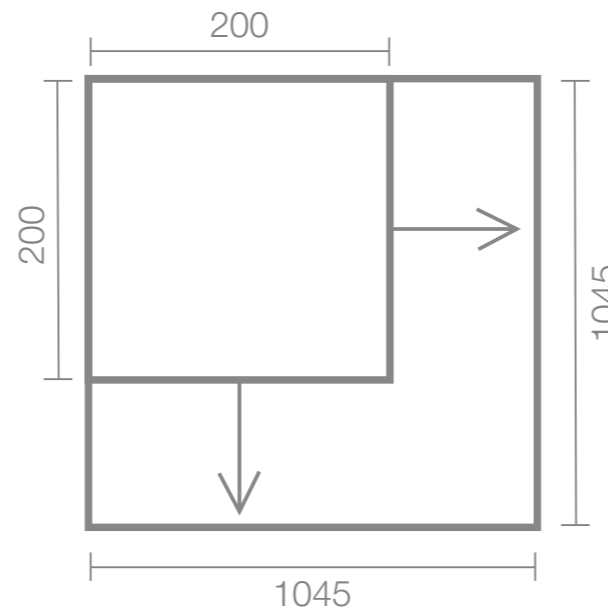

Size: 478x478
#0697

Kolt

Size: 357x357
#3546

Forum 2

Size: 660x660
#2706

Salerno

Size: 500x500
#2597

Cemer

Size: 540x540
#1950

SPECIFICATIONS

DIMENSIONS

from 200x200 mm up to
1045x1045 mm,
custom sizes available
by request

FINISHING

varnish, natural oil-wax,
unfinished

GRADES OF WOOD

Country