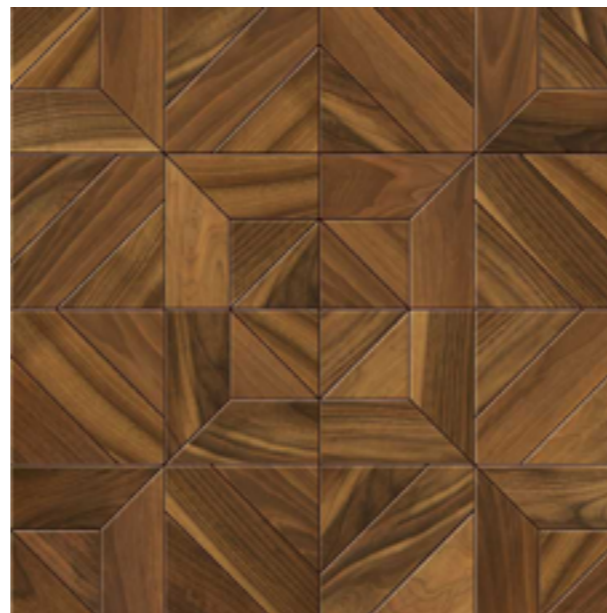

Augusta

Size: 594x594

#5149