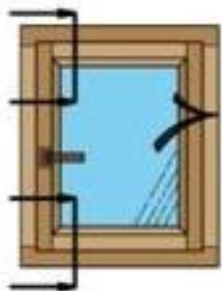

Profile: EU-Line 78mm

Thickness 78 mm

Wooden Windows
with the rain deflectors (aluminum)

Profile: EU-Line 92mm

Thickness 92 mm

Wood-Aluminum Windows

Profile: WA-Line Classic

Wood-Aluminum Windows