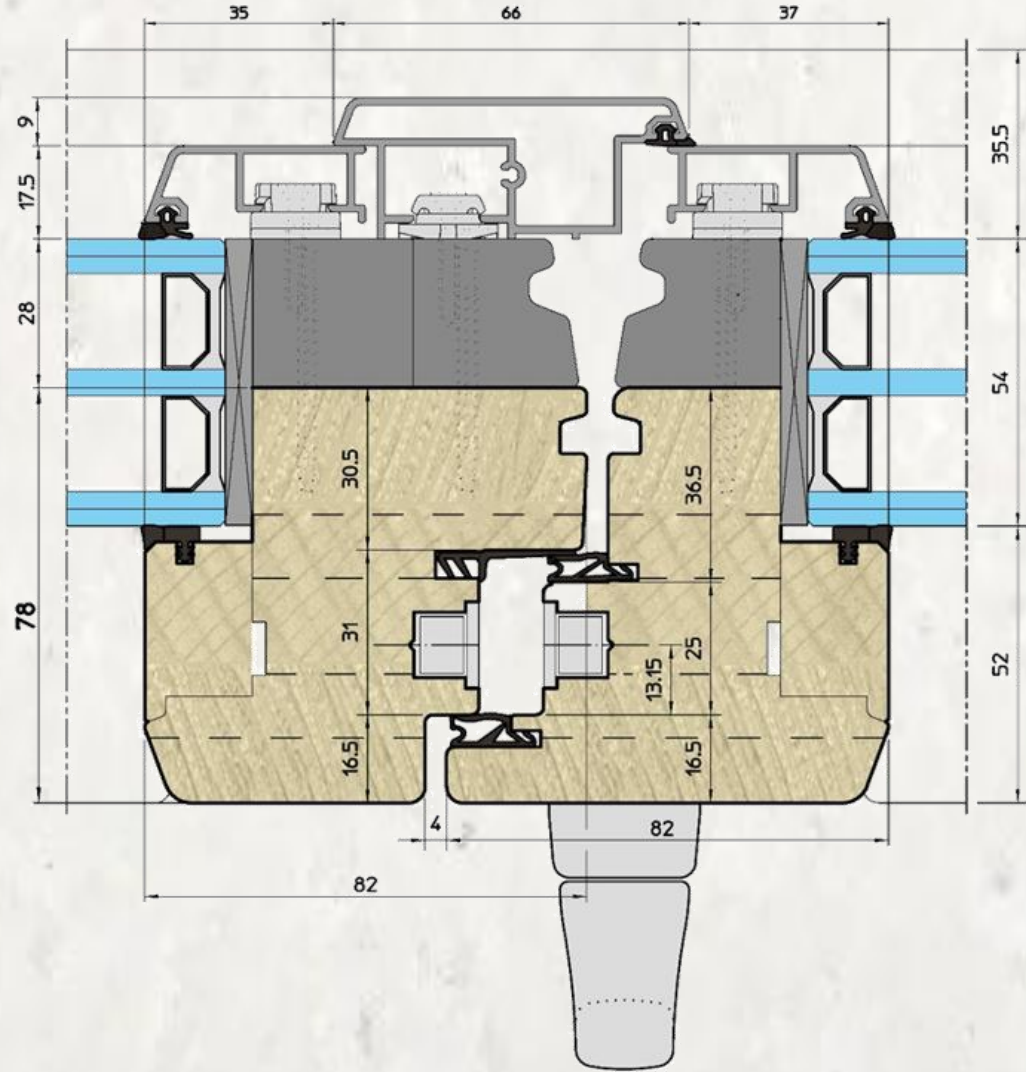

Shape: rectangular, square, arc, triangular, trapezoid, round, etc.

Dimensions: custom – by request. Seals: Qulon.

Glass Sets: Double - with option of installation of internal shutters with heat transfer coefficient $U = 1.0 \text{ W / m}^2\text{K}$

Profile: EU-Line 78mm

Thickness 78 mm

Wooden Windows
with the rain deflectors (aluminum)

Profile: EU-Line 92mm

Thickness 92 mm

Wood-Aluminum Windows

Profile: WA-Line Classic

Wood-Aluminum Windows