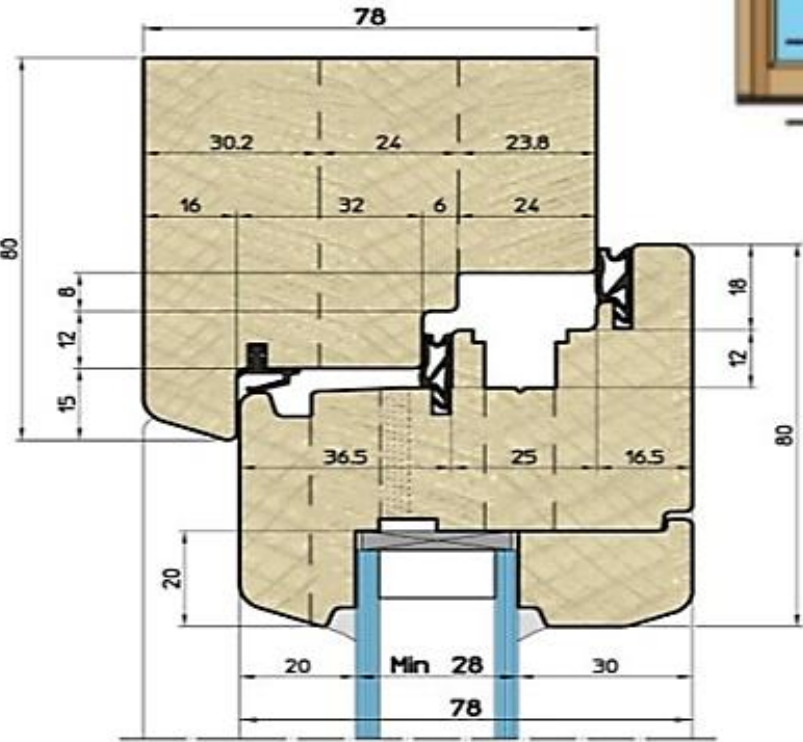

Shape: rectangular, square, arc, triangular, trapezoid, round, etc.

Dimensions: custom – by request. Seals: Qulon.

Glass Sets: Double - with option of installation of internal shutters with heat transfer coefficient $U = 1.0 \text{ W / m}^2\text{K}$

Profile: EU-Line 78mm

Thickness 78 mm

Wooden Windows
with the rain deflectors (aluminum)

Profile: EU-Line 92mm

Thickness 92 mm

Wood-Aluminum Windows

Profile: WA-Line Classic

Wood-Aluminum Windows