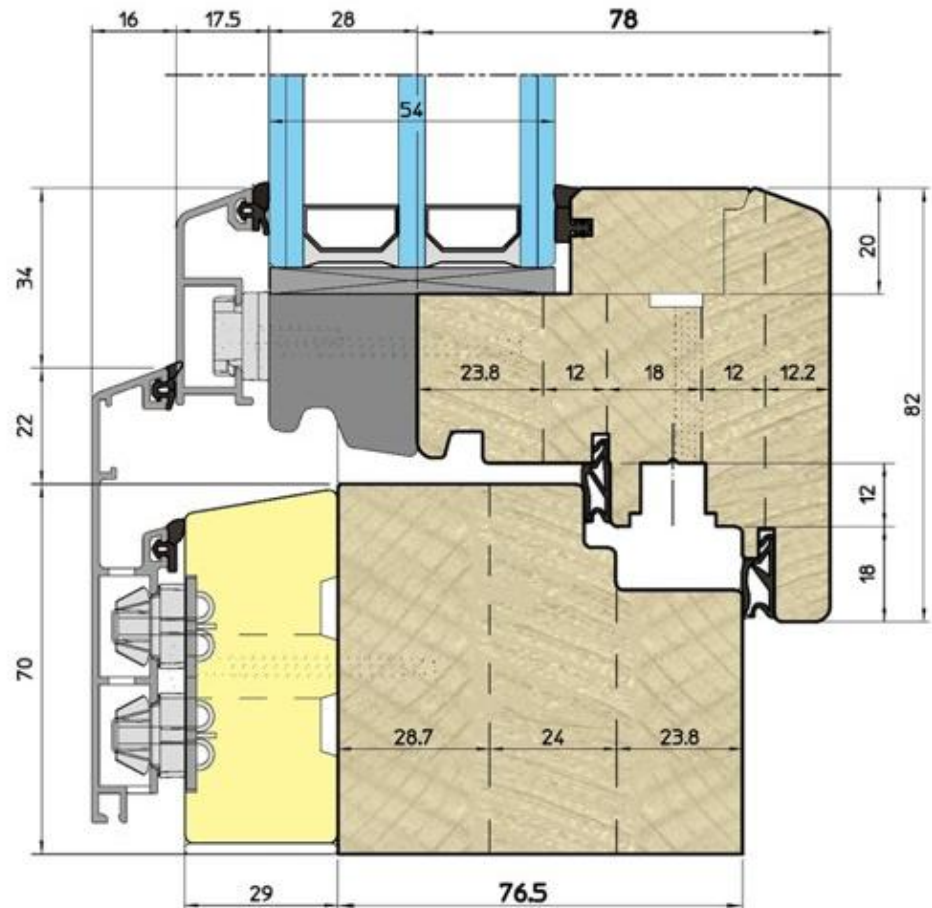

Shape: rectangular, square, arc, triangular, trapezoid, round, etc.

Dimensions: custom – by request. Seals: Qulon.

Glass Sets: Double - with option of installation of internal shutters with heat transfer coefficient $U = 1.0 \text{ W / m}^2\text{K}$

Profile: EU-Line 78mm

Thickness 78 mm

Wooden Windows
with the rain deflectors (aluminum)

Profile: EU-Line 92mm

Thickness 92 mm

Wood-Aluminum Windows

Profile: WA-Line Classic

Wood-Aluminum Windows