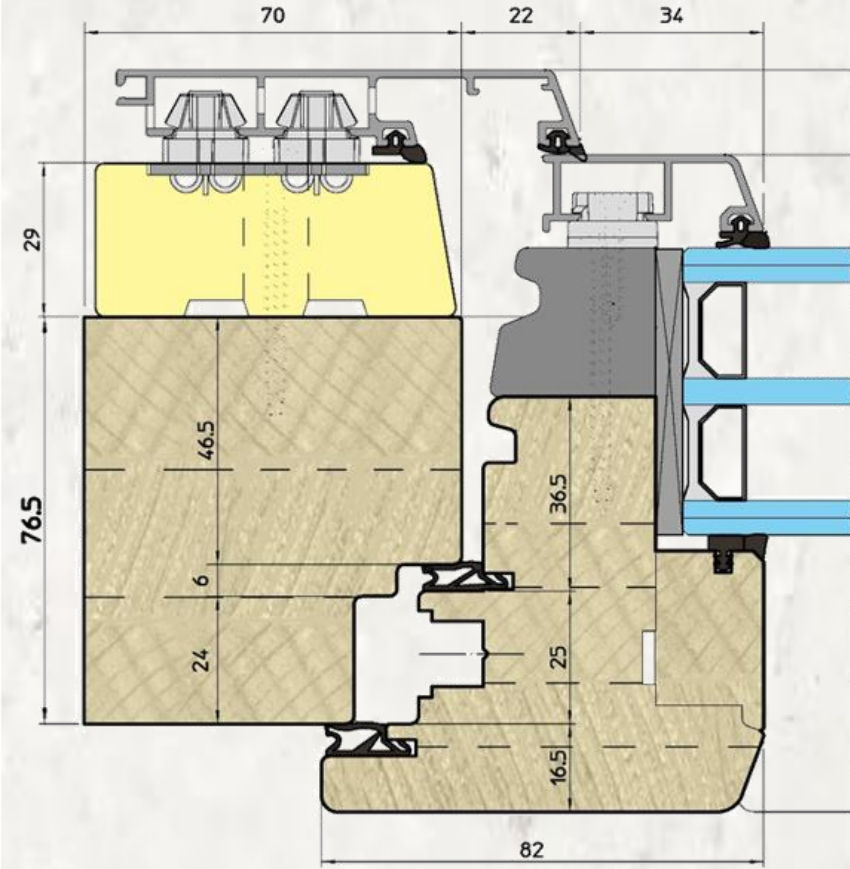

Profile: EU-Line 78mm

Thickness 78 mm

Wooden Windows
with the rain deflectors (aluminum)

Profile: EU-Line 92mm

Thickness 92 mm

Wood-Aluminum Windows

Profile: WA-Line Classic

Wood-Aluminum Windows