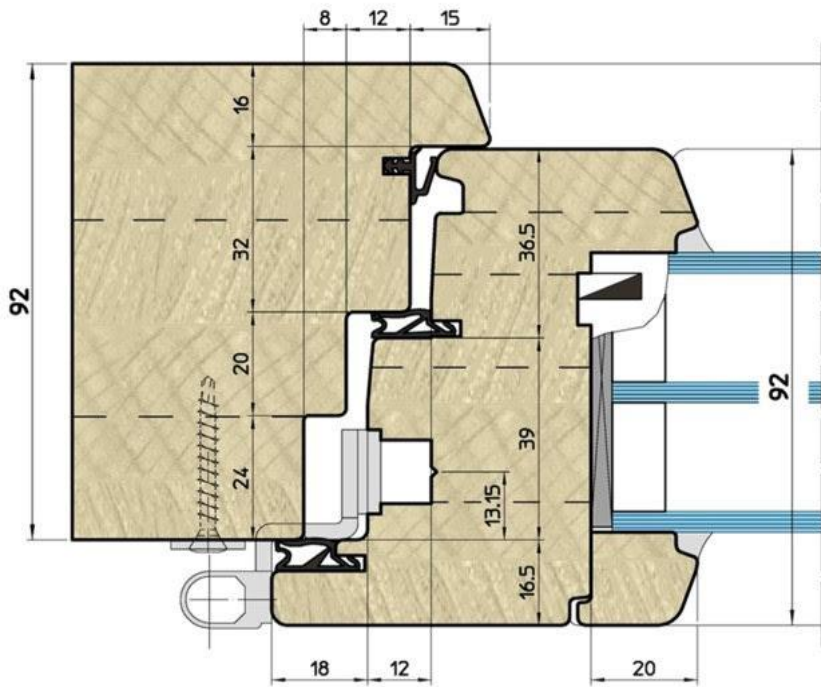

Shape: rectangular, square, arc, triangular, trapezoid, round, etc.

Dimensions: custom – by request. Seals: Qulon.

Glass Sets: Double - with option of installation of internal shutters with heat transfer coefficient $U = 1.0 \text{ W / m}^2\text{K}$

Profile: EU-Line 78mm

Thickness 78 mm

Wooden Windows
with the rain deflectors (aluminum)

Profile: EU-Line 92mm

Thickness 92 mm

Wood-Aluminum Windows

Profile: WA-Line Classic

Wood-Aluminum Windows