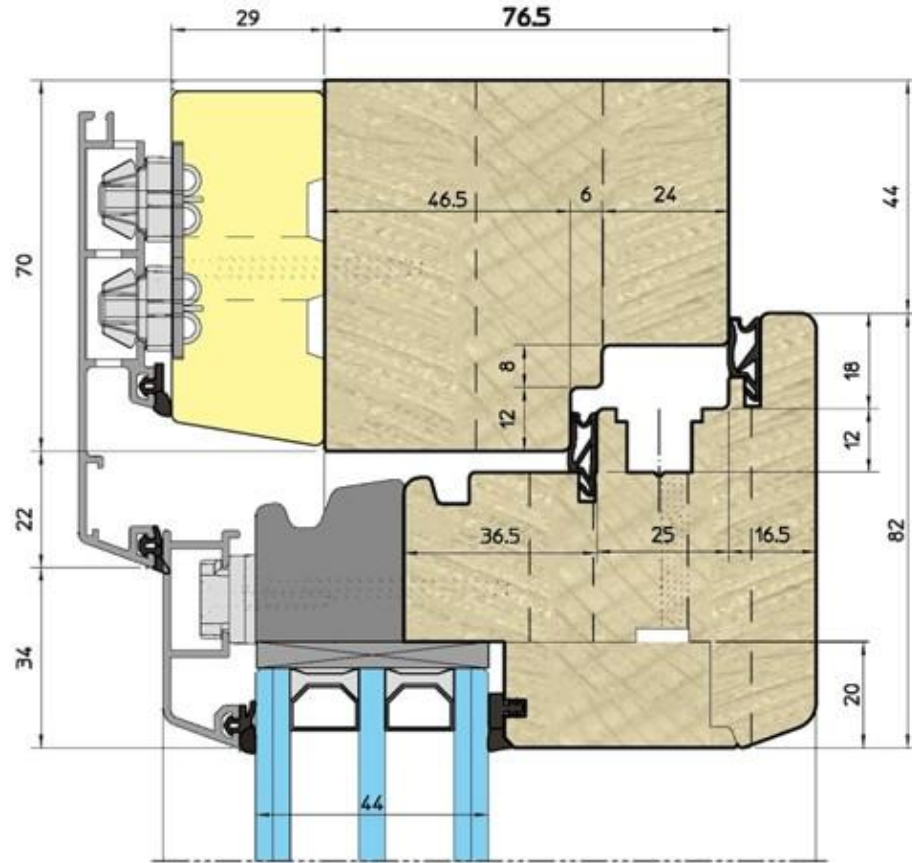

Profile: EU-Line 78mm

Thickness 78 mm

Wooden Windows
with the rain deflectors (aluminum)

Profile: EU-Line 92mm

Thickness 92 mm

Wood-Aluminum Windows

Profile: WA-Line Classic

Wood-Aluminum Windows