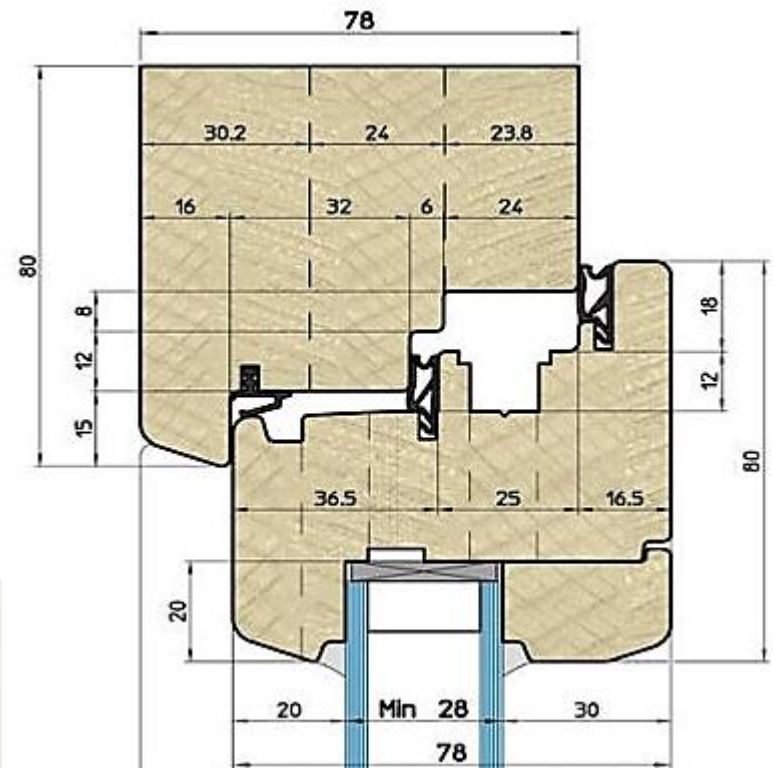

Shape: rectangular, square, arc, triangular, trapezoid, round, etc.

Dimensions: custom – by request. Seals: Qulon.

Glass Sets: Double - with option of installation of internal shutters with heat transfer coefficient $U = 1.0 \text{ W / m}^2\text{K}$

Profile: EU-Line 78mm

Thickness 78 mm

Wooden Windows
with the rain deflectors (aluminum)

Profile: EU-Line 92mm

Thickness 92 mm

Wood-Aluminum Windows

Profile: WA-Line Classic

Wood-Aluminum Windows