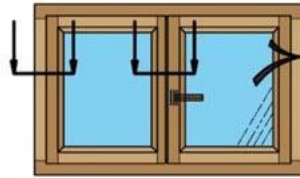

Profile: EU-Line 78mm

Thickness 78 mm

Wooden Windows
with the rain deflectors (aluminum)

Profile: EU-Line 92mm

Thickness 92 mm

Wood-Aluminum Windows

Profile: WA-Line Classic

Wood-Aluminum Windows