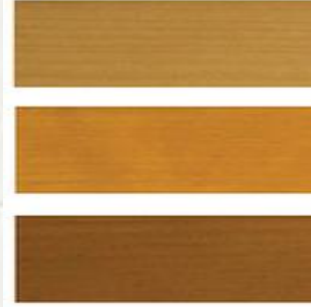

Meranti

Oak

Larch

Pine

PINE

OAK

MERANTI

Wooden Windows
with the rain deflectors (aluminum)