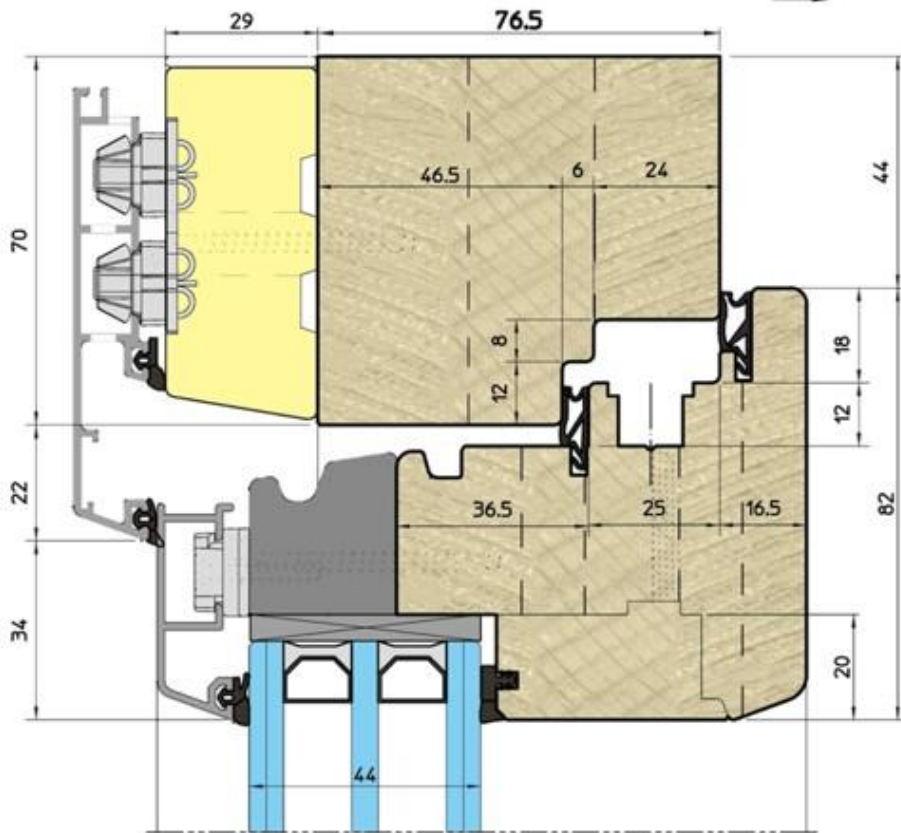

Shape: rectangular, square, arc, triangular, trapezoid, round, etc.

Dimensions: custom – by request. Seals: Qulon.

Glass Sets: Double - with option of installation of internal shutters with heat transfer coefficient $U = 1.0 \text{ W / m}^2\text{K}$

Profile: EU-Line 78mm

Thickness 78 mm

Wooden Windows
with the rain deflectors (aluminum)

Profile: EU-Line 92mm

Thickness 92 mm

Wood-Aluminum Windows

Profile: WA-Line Classic

Wood-Aluminum Windows