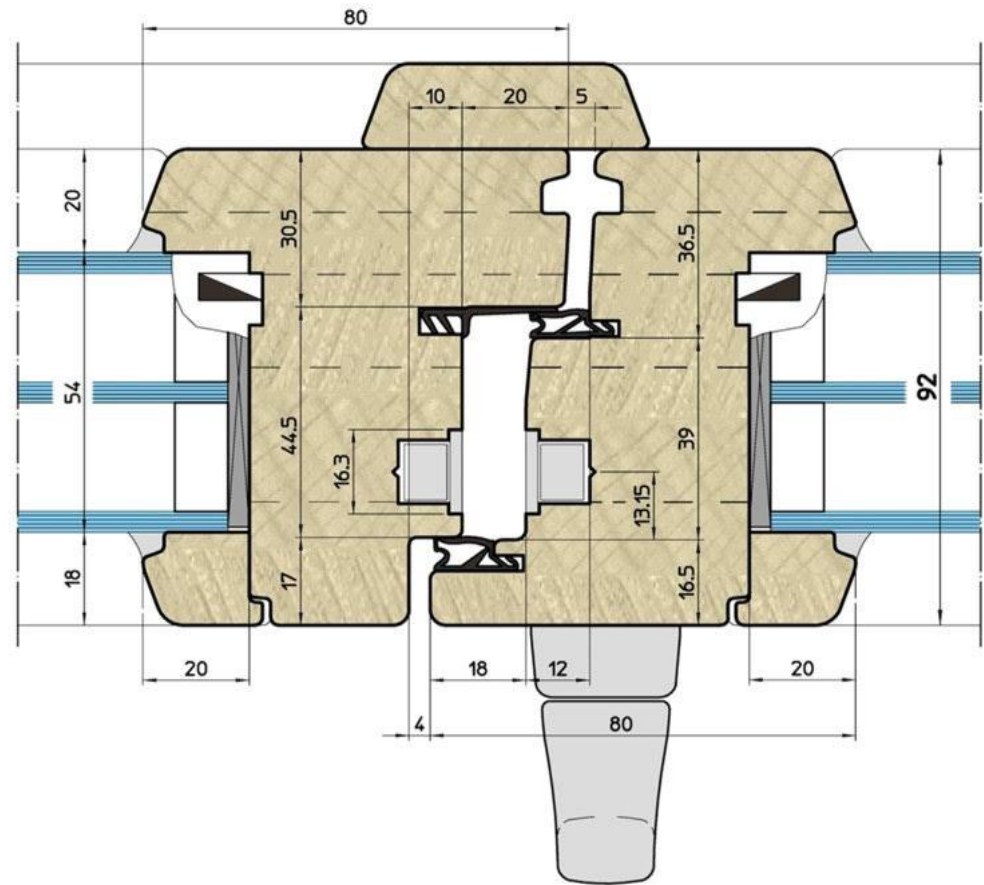

Shape: rectangular, square, arc, triangular, trapezoid, round, etc.

Dimensions: custom – by request. Seals: Qulon.

Glass Sets: Double - with option of installation of internal shutters with heat transfer coefficient $U = 1.0 \text{ W / m}^2\text{K}$

Profile: EU-Line 78mm

Thickness 78 mm

Wooden Windows
with the rain deflectors (aluminum)

Profile: EU-Line 92mm

Thickness 92 mm

Wood-Aluminum Windows

Profile: WA-Line Classic

Wood-Aluminum Windows