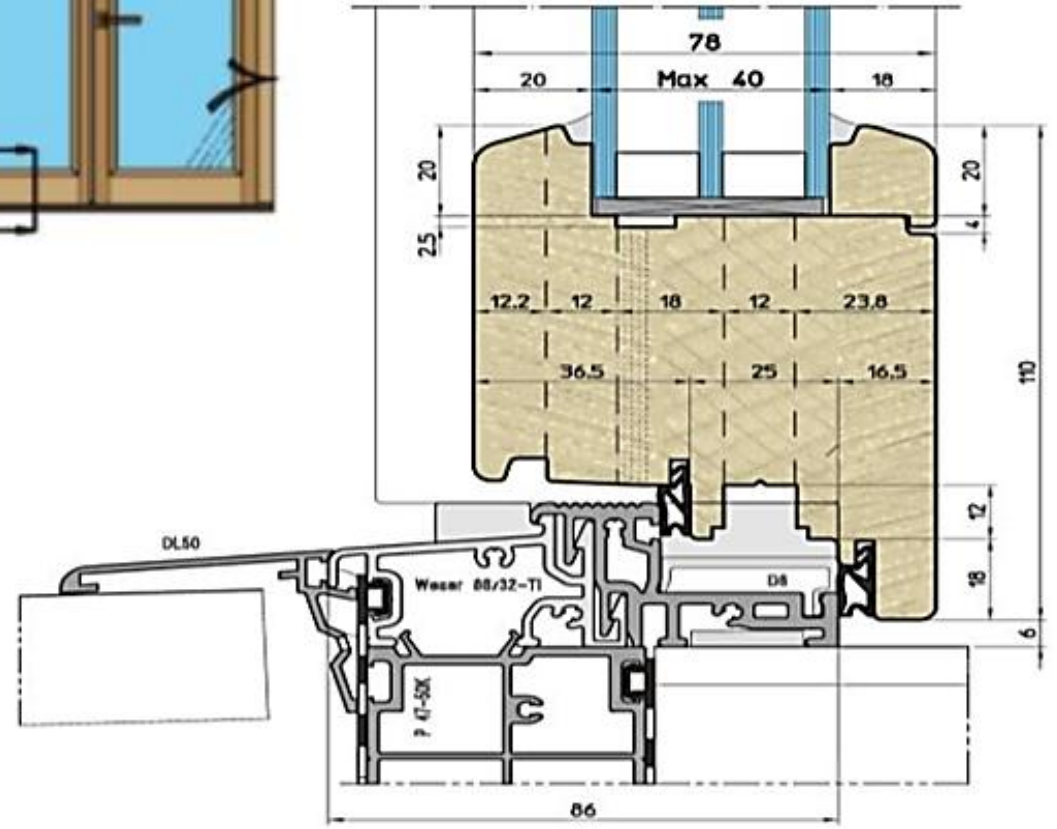

Shape: rectangular, square, arc, triangular, trapezoid, round, etc.

Dimensions: custom – by request. Seals: Qulon.

Glass Sets: Double - with option of installation of internal shutters with heat transfer coefficient $U = 1.0 \text{ W / m}^2\text{K}$

Profile: EU-Line 78mm

Thickness 78 mm

Wooden Windows
with the rain deflectors (aluminum)

Profile: EU-Line 92mm

Thickness 92 mm

Wood-Aluminum Windows

Profile: WA-Line Classic

Wood-Aluminum Windows