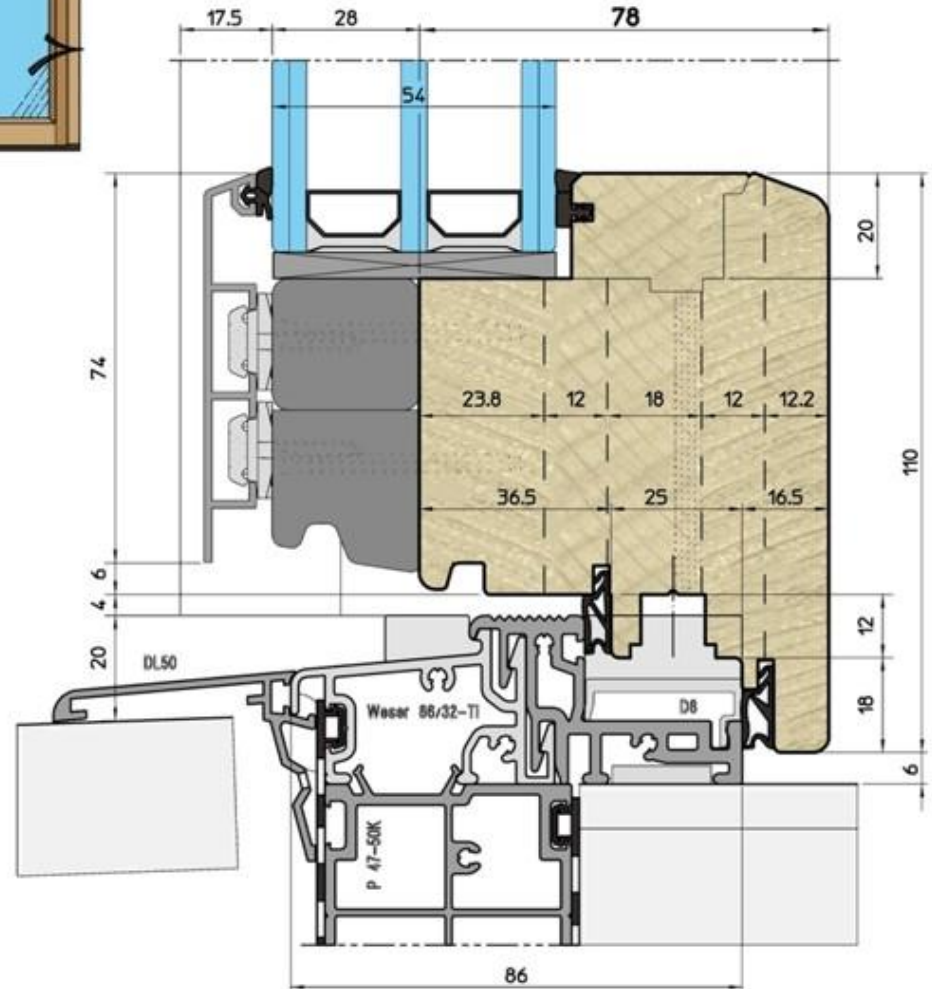

Shape: rectangular, square, arc, triangular, trapezoid, round, etc.

Dimensions: custom – by request. Seals: Qulon.

Glass Sets: Double - with option of installation of internal shutters with heat transfer coefficient $U = 1.0 \text{ W / m}^2\text{K}$

Profile: EU-Line 78mm

Thickness 78 mm

Wooden Windows
with the rain deflectors (aluminum)

Profile: EU-Line 92mm

Thickness 92 mm

Wood-Aluminum Windows

Profile: WA-Line Classic

Wood-Aluminum Windows