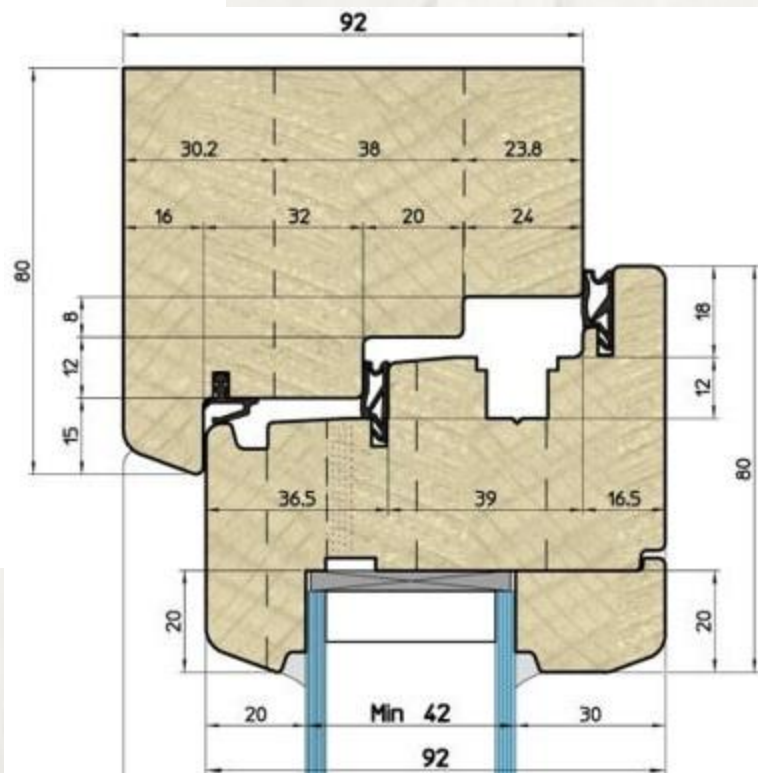

Profile: EU-Line 78mm

Thickness 78 mm

Wooden Windows
with the rain deflectors (aluminum)

Profile: EU-Line 92mm

Thickness 92 mm

Wood-Aluminum Windows

Profile: WA-Line Classic

Wood-Aluminum Windows