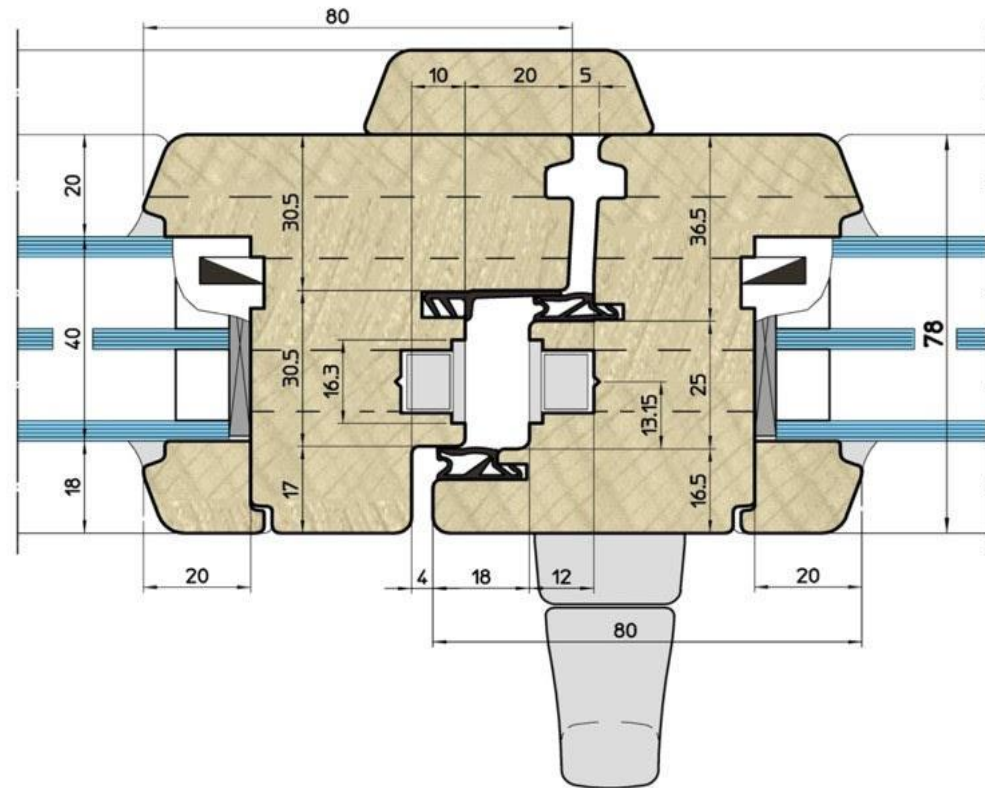

Shape: rectangular, square, arc, triangular, trapezoid, round, etc.

Dimensions: custom – by request. Seals: Qulon.

Glass Sets: Double - with option of installation of internal shutters with heat transfer coefficient $U = 1.0 \text{ W / m}^2\text{K}$

Profile: EU-Line 78mm

Thickness 78 mm

Wooden Windows
with the rain deflectors (aluminum)

Profile: EU-Line 92mm

Thickness 92 mm

Wood-Aluminum Windows

Profile: WA-Line Classic

Wood-Aluminum Windows