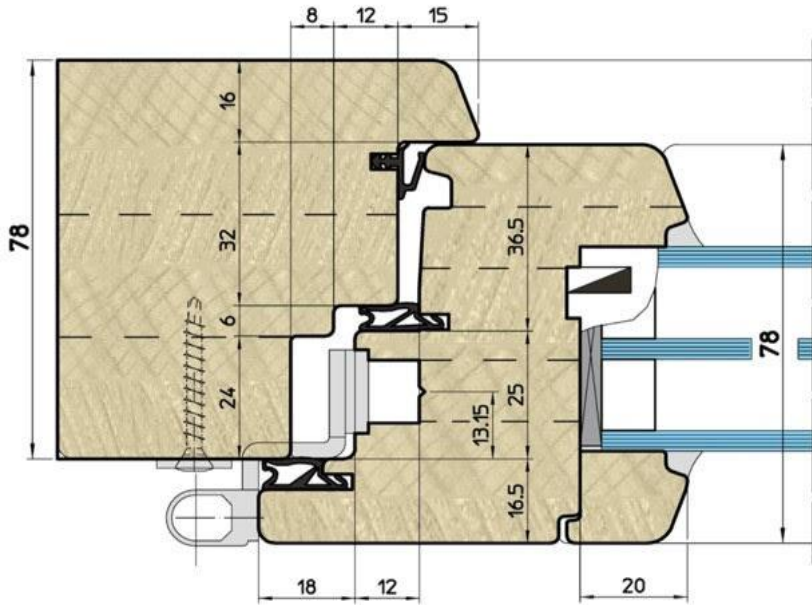

Shape: rectangular, square, arc, triangular, trapezoid, round, etc.

Dimensions: custom – by request. Seals: Qulon.

Glass Sets: Double - with option of installation of internal shutters with heat transfer coefficient $U = 1.0 \text{ W / m}^2\text{K}$

Profile: EU-Line 78mm

Thickness 78 mm

Wooden Windows
with the rain deflectors (aluminum)

Profile: EU-Line 92mm

Thickness 92 mm

Wood-Aluminum Windows

Profile: WA-Line Classic

Wood-Aluminum Windows