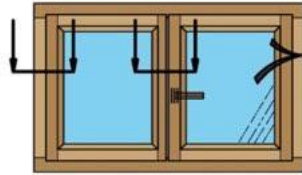

Shape: rectangular, square, arc, triangular, trapezoid, round, etc.

Dimensions: custom – by request. Seals: Qulon.

Glass Sets: Double - with option of installation of internal shutters with heat transfer coefficient $U = 1.0 \text{ W / m}^2\text{K}$

By request - safe, security class P4 (with appropriate hardware package)

Fittings: company G-U (Germany) with micro-ventilation function.

Material: profiles made of glued wood (pine, oak, larch or meranti) - well dried and deprived of knots and resin blisters.

Profile: EU-Line 78mm

Thickness 78 mm

Wooden Windows
with the rain deflectors (aluminum)

Profile: EU-Line 92mm

Thickness 92 mm

Wood-Aluminum Windows

Profile: WA-Line Classic

Wood-Aluminum Windows