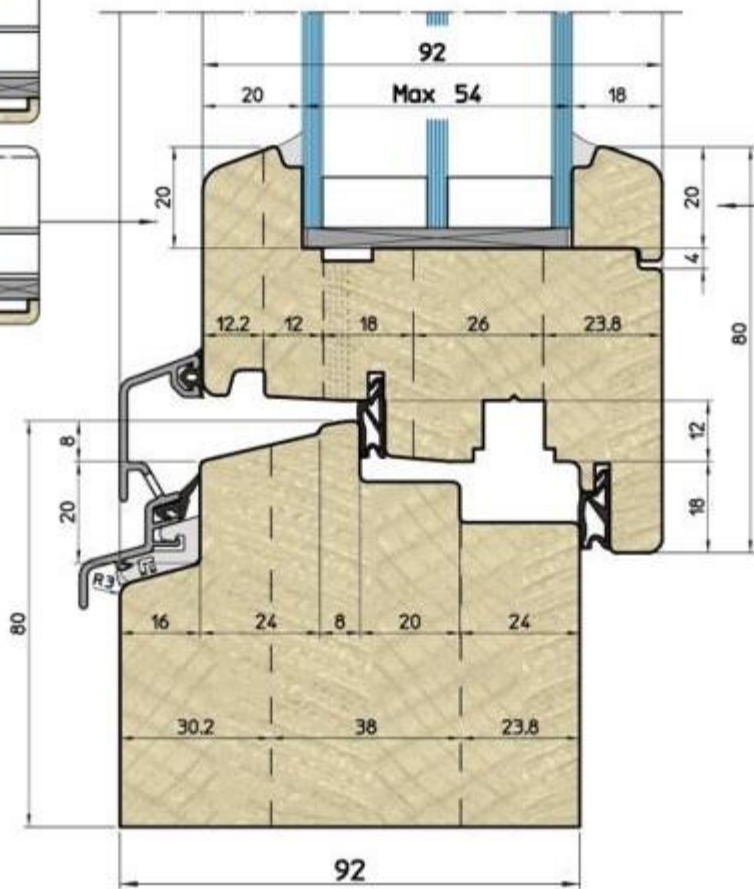

Profile: EU-Line 78mm

Thickness 78 mm

Wooden Windows
with the rain deflectors (aluminum)

Profile: EU-Line 92mm

Thickness 92 mm

Wood-Aluminum Windows

Profile: WA-Line Classic

Wood-Aluminum Windows