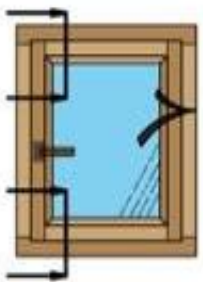

By request - safe, security class P4 (with appropriate hardware package)

Fittings: company G-U (Germany) with micro-ventilation function.

Material: profiles made of glued wood (pine, oak, larch or meranti) - well dried and deprived of knots and resin blisters.

Profile: EU-Line 78mm

Thickness 78 mm

Wooden Windows
with the rain deflectors (aluminum)

Profile: EU-Line 92mm

Thickness 92 mm

Wood-Aluminum Windows

Profile: WA-Line Classic

Wood-Aluminum Windows