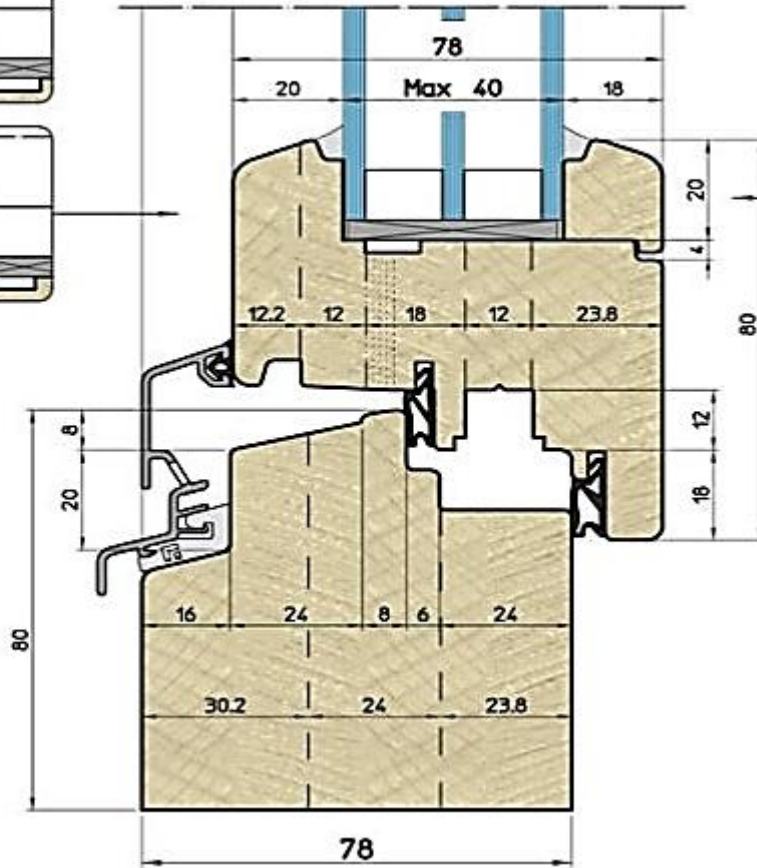

Profile: EU-Line 78mm

Thickness 78 mm

Wooden Windows
with the rain deflectors (aluminum)

Profile: EU-Line 92mm

Thickness 92 mm

Wood-Aluminum Windows

Profile: WA-Line Classic

Wood-Aluminum Windows