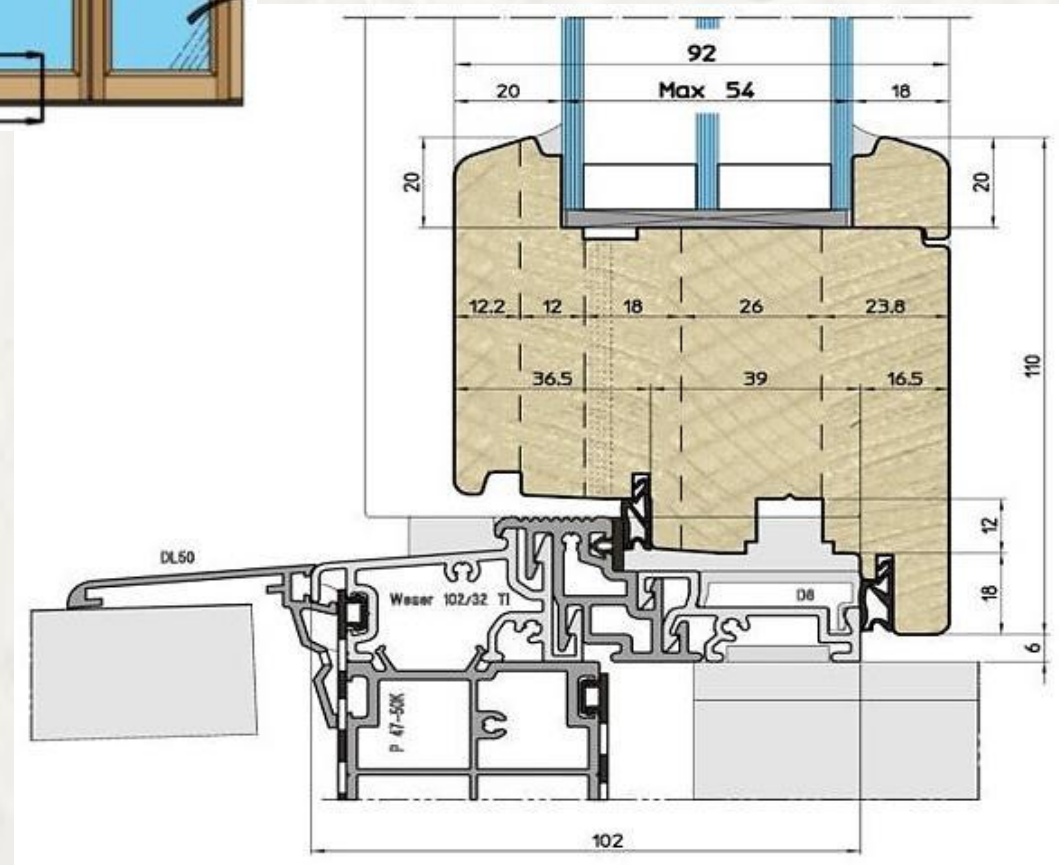

Shape: rectangular, square, arc, triangular, trapezoid, round, etc.

Dimensions: custom – by request. Seals: Qulon.

Glass Sets: Double - with option of installation of internal shutters with heat transfer coefficient $U = 1.0 \text{ W / m}^2\text{K}$

Profile: EU-Line 78mm

Thickness 78 mm

Wooden Windows
with the rain deflectors (aluminum)

Profile: EU-Line 92mm

Thickness 92 mm

Wood-Aluminum Windows

Profile: WA-Line Classic

Wood-Aluminum Windows