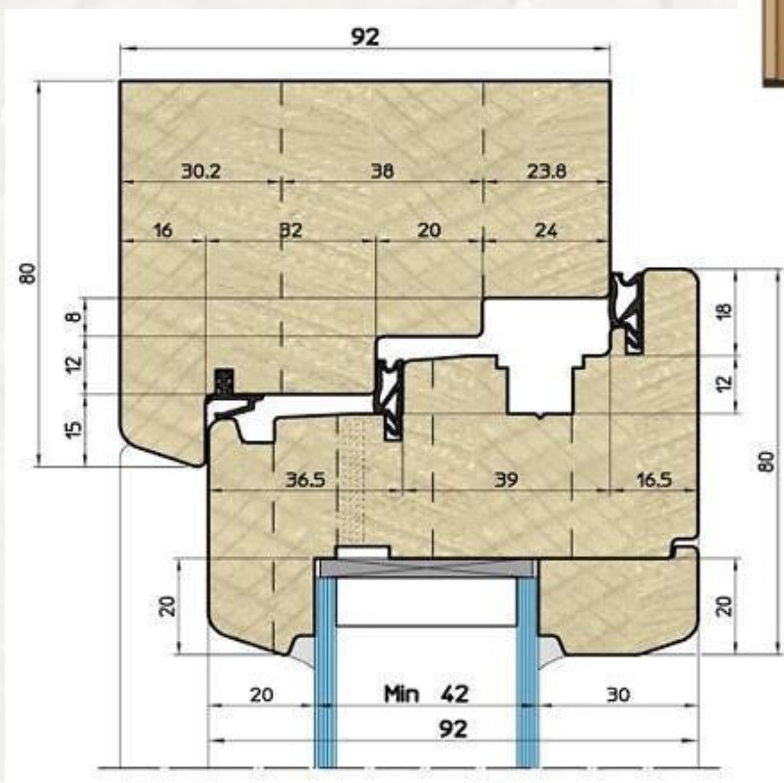

Shape: rectangular, square, arc, triangular, trapezoid, round, etc.

Dimensions: custom – by request. Seals: Qulon.

Glass Sets: Double - with option of installation of internal shutters with heat transfer coefficient $U = 1.0 \text{ W / m}^2\text{K}$

Profile: EU-Line 78mm

Thickness 78 mm

Wooden Windows
with the rain deflectors (aluminum)

Profile: EU-Line 92mm

Thickness 92 mm

Wood-Aluminum Windows

Profile: WA-Line Classic

Wood-Aluminum Windows