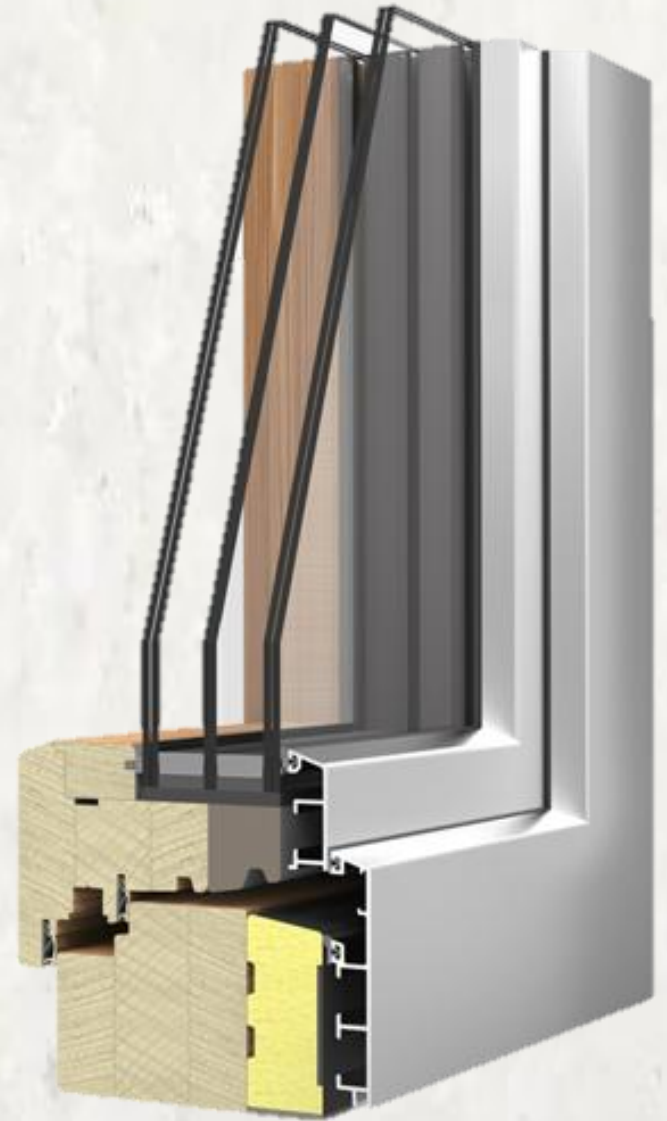

Profile: EU-Line 78mm

Thickness 78 mm

Wooden Windows
with the rain deflectors (aluminum)

Profile: EU-Line 92mm

Thickness 92 mm

Wood-Aluminum Windows

Profile: WA-Line Classic

Wood-Aluminum Windows

Profile: WA-Line Modern

Wood-Aluminum Windows

Profile: WA-Line Contemporary

Our products serve their functionality and decorate facades, among others. The Presidential Palace, the Krolikarnia, the Philharmonic, the Ministry of Culture and Art.